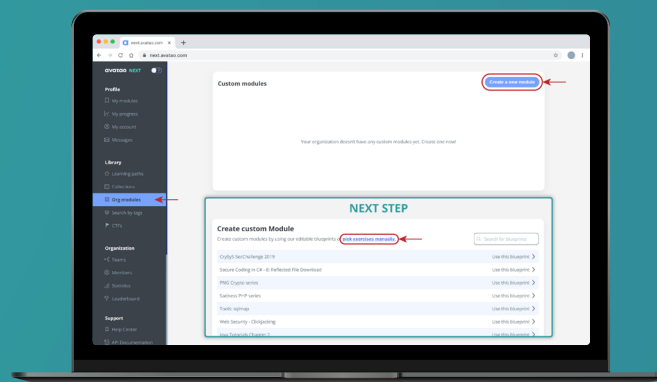

About Custom Modules

As you learned from the ASAP brochure, exercises are the smallest units of the training material, and modules are the next step up, in which some exercises can be grouped together in one place.

There are already some default Modules on the platform, and here's where you can find them!

Like we mentioned, you have the ability to create your own Modules, so we've included a short guide about how to do so.