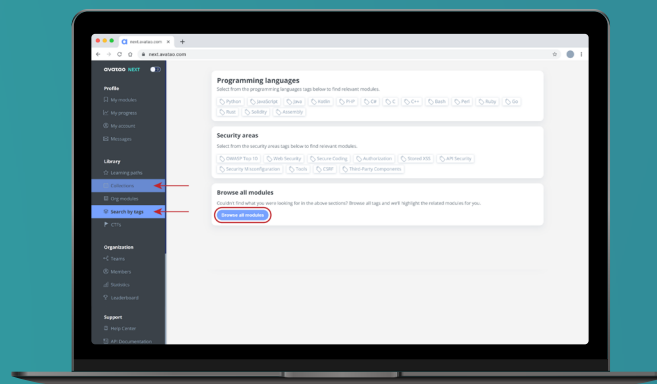

About Custom Modules

As you learned from the ASAP brochure, exercises are the smallest units of the training material, and modules are the next step up, in which some exercises can be grouped together in one place.

There are already some default Modules on the platform, and here's where you can find them!

Like we mentioned, you have the ability to create your own Modules, so we've included a short guide about how to do so.